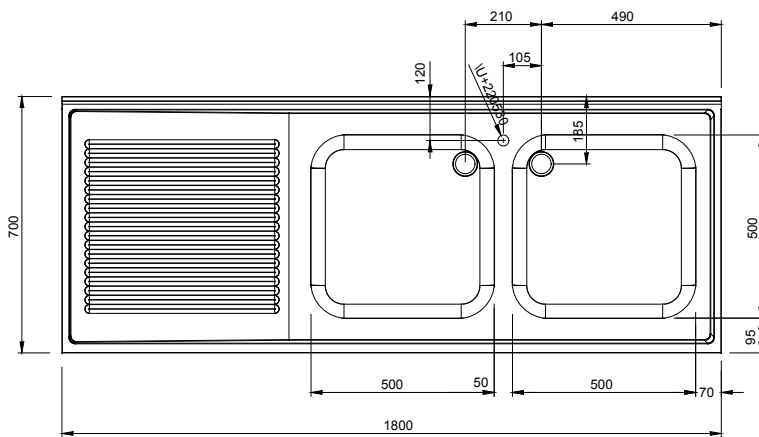

RANGE COMPOSITION

The range consists of 2 sinks on legs for undercounter dishwashers, 1800 mm in length and with double bowl. Sink units are ideal for washing and cleaning. These models are ideal to be placed in conjunction with the undercounter dishwasher.

132714

1800 mm

SINKS ON LEGS FOR DISHWASHERS **ZANUSSI** PROFESSIONAL

FUNCTIONAL AND CONSTRUCTION FEATURES

- ◆ The 50 mm high worktop in 304 AISI stainless steel, 10/10 in thickness, incorporates a layer of 18 mm sound deadening material, has upturned edges to protect the kitchen worker.
- ◆ Sink bowl in 304 AISI stainless steel, supplied as standard with an overflow pipe and a drain hole.
- ◆ Rear splashback with 8 mm rounded corner, 100 mm in height and 13 mm deep.
- ◆ Accessories available on request: tap unit, false bowl bottom, single or double syphons.
- ◆ All models comply with the more strict international standards as far as hygiene and cleanability are concerned.

TECHNICAL DATA		
CHARACTERISTICS	MODELS	
	LR2SP 132368	LR2DP 132369
External dimensions - mm		
width	1800	1800
depth	700	700
height	1000	1000
Worktop thickness - mm	50	50
Upstand dimensions - mm		
height	100	100
depth	13	13
radius	R=8	R=8
Bowls - n.	2	2
Bowl dimensions (wxdxh) - mm	500x500xH300	500x500xH300
Net weight - kg.	80	80
Left hand drainer	●	
Right hand drainer		●